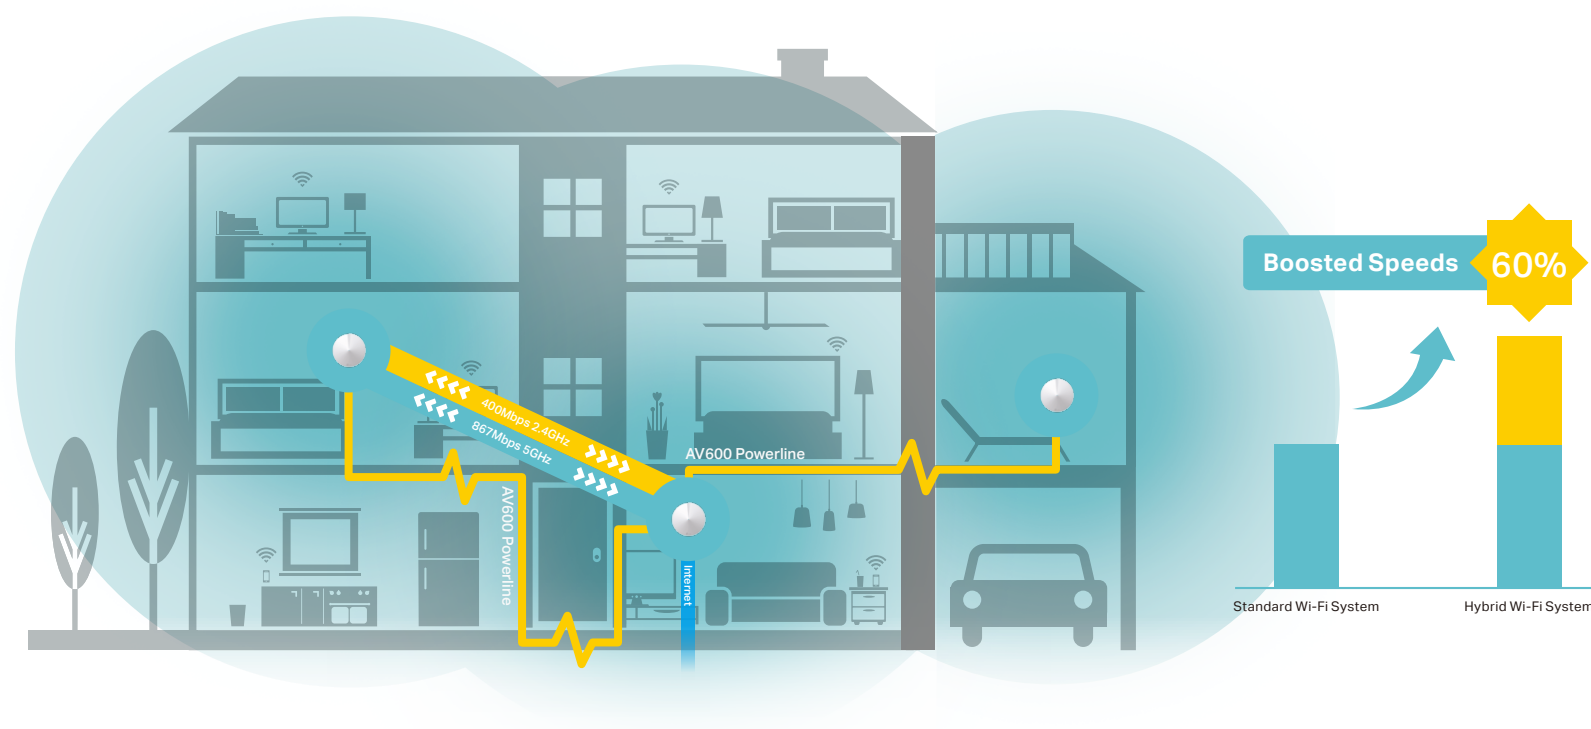

**deco**<sup>™</sup> | Whole Home Hybrid Mesh Wi-Fi System  
Seamless Roaming | Parental Controls | Antivirus | Powerline

AC1300+AV600  
Dual-Band  
Hybrid Mesh Wi-Fi System

---

Whole Home Coverage  
without Limits

## Fast. Stable. Everywhere.

Deco is the simplest way to guarantee a strong Wi-Fi signal for an army of devices in every corner of your home. Powerline and wireless connections work together to link Deco units, providing even faster network speeds and truly seamless coverage. Setup couldn't be easier with the Deco app there to walk you through every step.

## Works Through Walls

Powerline technology uses your home's electrical wiring to create stronger connections between Deco units, reducing the impact of walls and other obstacles on signal.