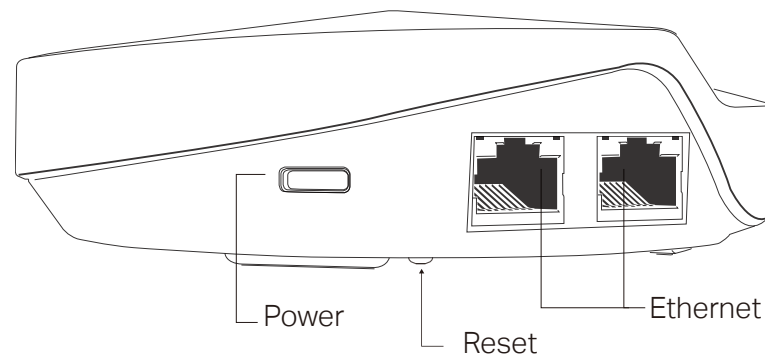

## Hardware

- Ports: 2 LAN/WAN Gigabit Ethernet Ports, 1 USB Type-C Port
- Buttons: 1 Reset button on the underside
- LED: 1 LED
- Antenna Type: 4 internal antennas per Deco unit
- Wireless Onboarding: Bluetooth 4.2
- Flash: 32 MB
- SDRAM: 256 MB
- External Power Supply: 12 V/1.2 A
- Dimensions (Dia x H): 4.7 in. x 1.5 in. (120 mm x 38 mm)